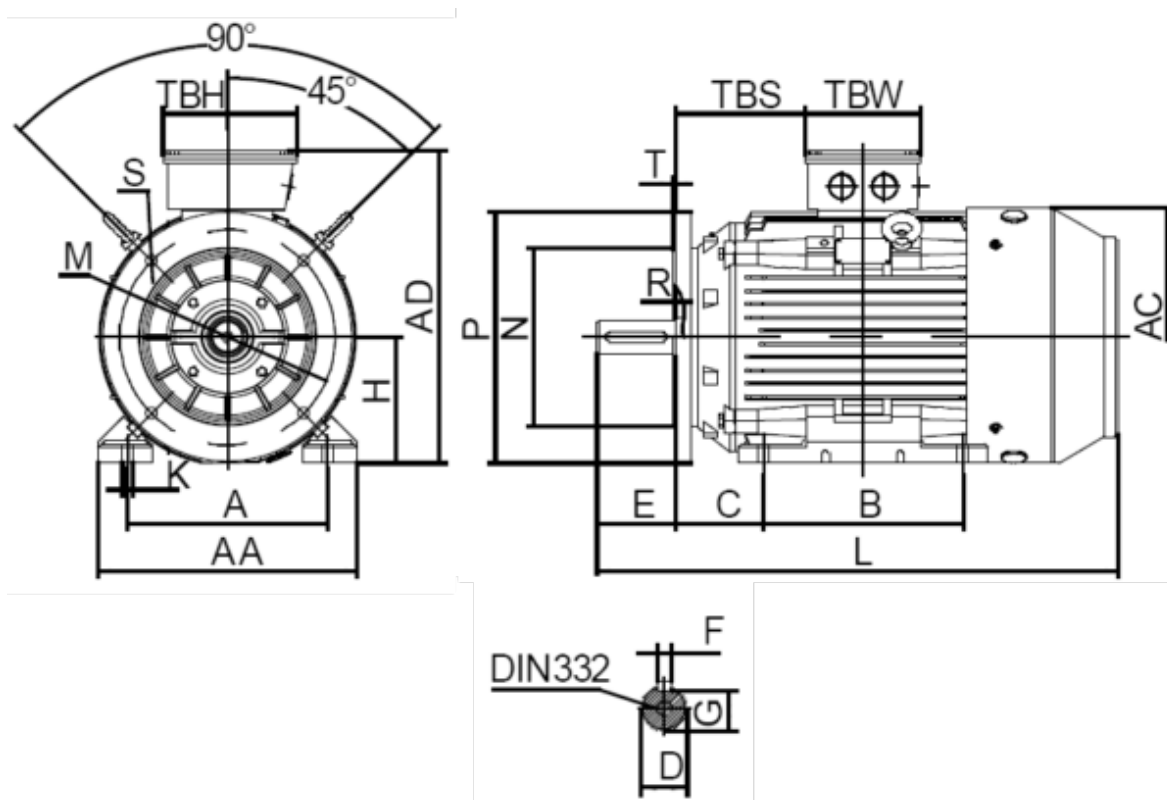

# Data Sheet

Article number: 250300300617

Description: Kleedrive T3C 132S-6 3.0KW 900 rpm  
3x230/400V 50HZ IP55 B35 Eff=85,6%

## Measures

A = 216	F = 10	TBW = 134
AA = 263	G = 33	
AC = Ø259	H = 132	
AD = 332	HD = 200	
B = 140	K = Ø12	
C = 89	L = 467	
D = Ø38	TBH = 134	
E = 80	TBS = 61.5	